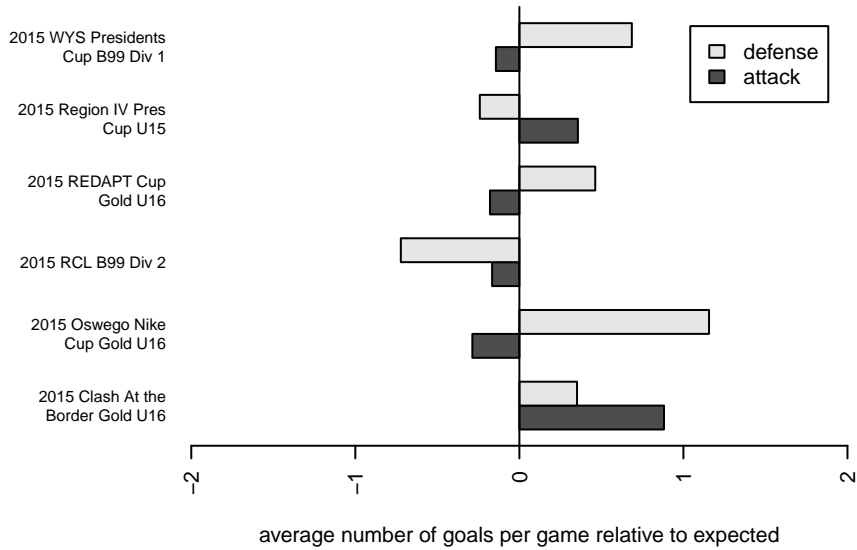

Washington Timbers Red B99

Washington Timbers
 Vancouver, WA
 B99 total strength=1532
 attack=14.43 defense=11.05
 fall league = RCL B99 Div 2

alt names used:
 WA Timbers B99 Red
 TIMBERS FC REDS (USA)
 WA Timbers B99 Red A
 TIMBERS FC REDS (WA)
 Washington Timbers 99 Red (WA)
 WA Timbers B99 Red A

Venues played:
 2015 Region IV Pres Cup U15
 2015 Clash At the Border Gold U16
 2015 Oswego Nike Cup Gold U16
 2015 REDAPT Cup Gold U16
 2015 RCL B99 Div 2
 2015 WYS Presidents Cup B99 Div 1

Washington Timbers Red B99
 Dots are actual minus expected GF (blue circles) and GA (red triangles).
 Blue line is smoothed change in attack strength. Red is smoothed change in defense strength.

**attack and defense variance (black dot)
relative to other teams
and top 10 in region**

**attack and defense rating
relative to others at age
and all opponents in last 13 months**

Performance relative to 13 month average