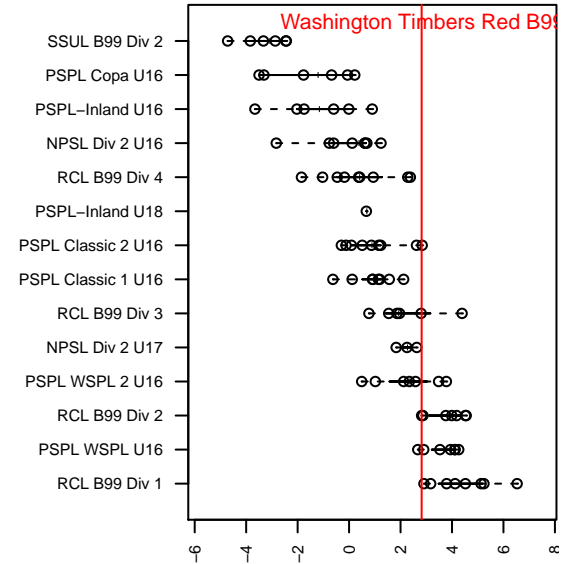

Washington Timbers Red B99

Washington Timbers
 Vancouver, WA
 B99 total strength=1532
 attack=14.43 defense=11.05
 fall league = RCL B99 Div 2

alt names used:
 WA Timbers B99 Red
 TIMBERS FC REDS (USA)
 WA Timbers B99 Red A
 TIMBERS FC REDS (WA)
 Washington Timbers 99 Red (WA)
 WA Timbers B99 Red A

Venues played:
 2015 Region IV Pres Cup U15
 2015 Clash At the Border Gold U16
 2015 Oswego Nike Cup Gold U16
 2015 REDAPT Cup Gold U16
 2015 RCL B99 Div 2
 2015 WYS Presidents Cup B99 Div 1

Washington Timbers Red B99
 Dots are actual minus expected GF (blue circles) and GA (red triangles).
 Blue line is smoothed change in attack strength. Red is smoothed change in defense strength.

**attack and defense variance (black dot)
relative to other teams
and top 10 in region**

**attack and defense rating
relative to others at age
and all opponents in last 13 months**

Performance relative to 13 month average