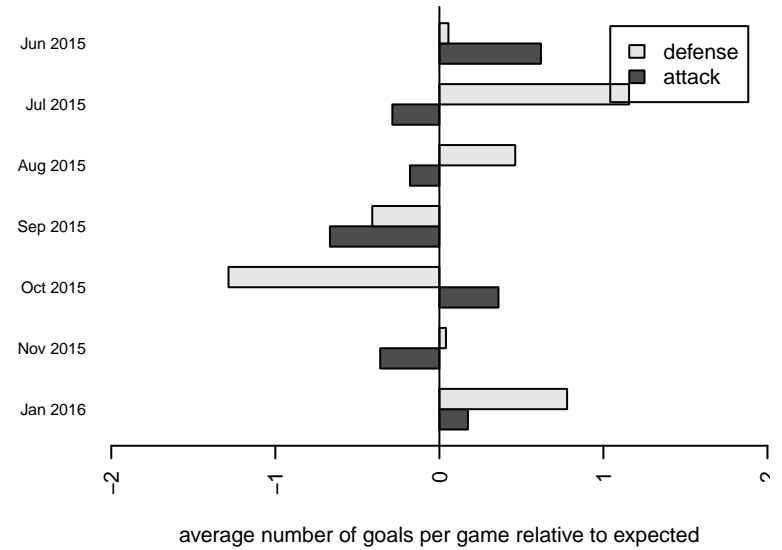

Performance relative to 13 month average