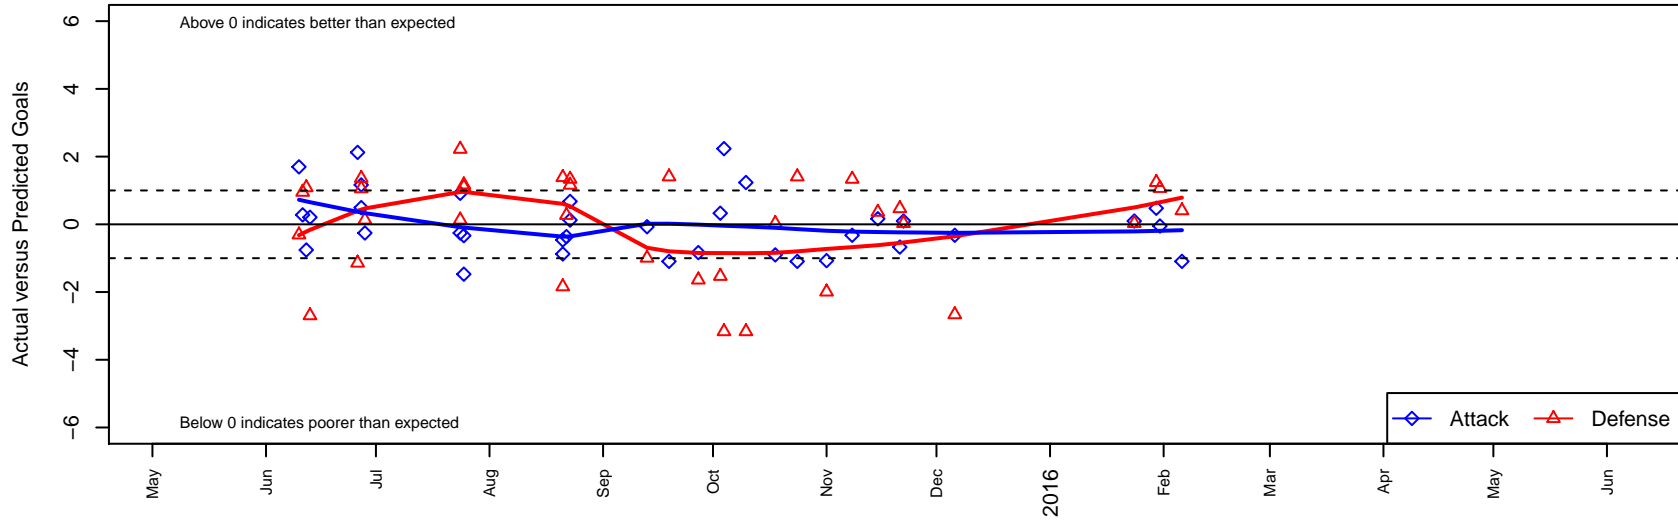

Washington Timbers Red B99

Washington Timbers
 Vancouver, WA
 B99 total strength=1532
 attack=14.43 defense=11.05
 fall league = RCL B99 Div 2

alt names used:
 WA Timbers B99 Red
 TIMBERS FC REDS (USA)
 WA Timbers B99 Red A
 TIMBERS FC REDS (WA)
 Washington Timbers 99 Red (WA)
 WA Timbers B99 Red A

Venues played:
 2015 Region IV Pres Cup U15
 2015 Clash At the Border Gold U16
 2015 Oswego Nike Cup Gold U16
 2015 REDAPT Cup Gold U16
 2015 RCL B99 Div 2
 2015 WYS Presidents Cup B99 Div 1

Washington Timbers Red B99
 Dots are actual minus expected GF (blue circles) and GA (red triangles).
 Blue line is smoothed change in attack strength. Red is smoothed change in defense strength.

**attack and defense variance (black dot)
relative to other teams
and top 10 in region**

**attack and defense rating
relative to others at age
and all opponents in last 13 months**

Performance relative to 13 month average